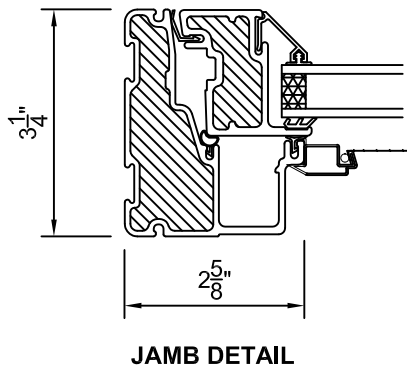

**AWNING WINDOW**

EXTERIOR VIEW  
 CLOSED BACK FRAME

**SECTION A-A**

### FIX/ AWNING

Exterior View  
closed back frame casment

HEAD  
DETAIL

FOAM FILLED  
SASH

SILL  
DETAIL

SECTION C-C

JAMB  
DETAIL

SECTION B-B