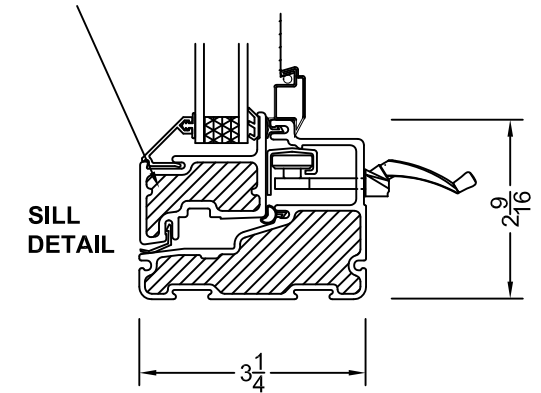

### FIX/AWNING

CLOSED BACK FRAME CASEMENT  
SECTION DETAILS

### FIX/ AWNING

Exterior View  
closed back frame casment

HEAD  
DETAIL

FOAM FILLED  
SASH

SILL  
DETAIL

SECTION C-C

JAMB  
DETAIL

SECTION B-B