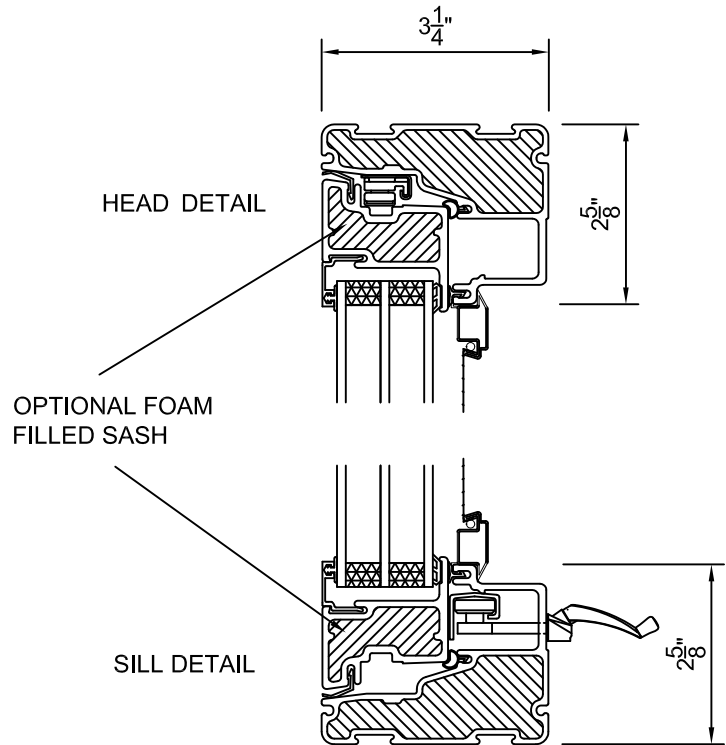

### FIX/ AWNING

Exterior View  
closed back frame casment

HEAD  
DETAIL

FOAM FILLED  
SASH

SILL  
DETAIL

SECTION C-C

JAMB  
DETAIL

SECTION B-B

SECTION A-A

**FIBERTEC™**

Window & Door Mfg.

FIBERGLASS WINDOW SYSTEMS

**300 SERIES**

AWNING WINDOW

CLOSED BACK FRAME - TRIPLE GLAZED

**AWNING WINDOW**

EXTERIOR VIEW

CLOSED BACK FRAME

**SECTION A-A**

**SECTION B-B**