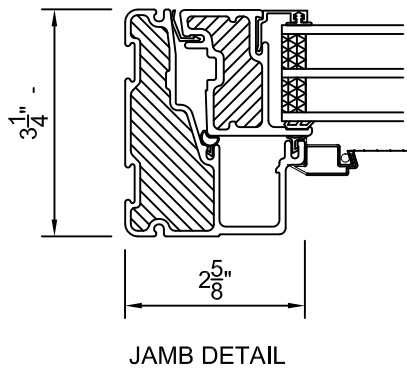

### FIX/ AWNING

Exterior View  
closed back frame casment

HEAD  
DETAIL

FOAM FILLED  
SASH

SILL  
DETAIL

SECTION C-C

JAMB  
DETAIL

SECTION B-B

SECTION A-A

**FIBERTEC™**

Window & Door Mfg.

FIBERGLASS WINDOW SYSTEMS

**300 SERIES**

AWNING WINDOW

CLOSED BACK FRAME - TRIPLE GLAZED

**AWNING WINDOW**

EXTERIOR VIEW

CLOSED BACK FRAME

**SECTION A-A**

**SECTION B-B**