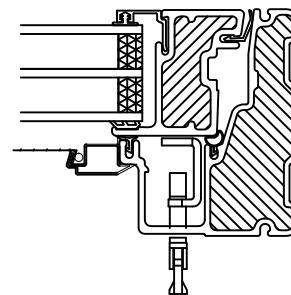

### FIX/ AWNING

Exterior View  
closed back frame casment

HEAD  
DETAIL

FOAM FILLED  
SASH

SILL  
DETAIL

SECTION C-C

JAMB  
DETAIL

SECTION B-B

SECTION A-A

**FIBERTEC™**

Window & Door Mfg.

FIBERGLASS WINDOW SYSTEMS

**300 SERIES**

AWNING WINDOW

CLOSED BACK FRAME - TRIPLE GLAZED

**AWNING WINDOW**

EXTERIOR VIEW

CLOSED BACK FRAME

**SECTION A-A**

**SECTION B-B**