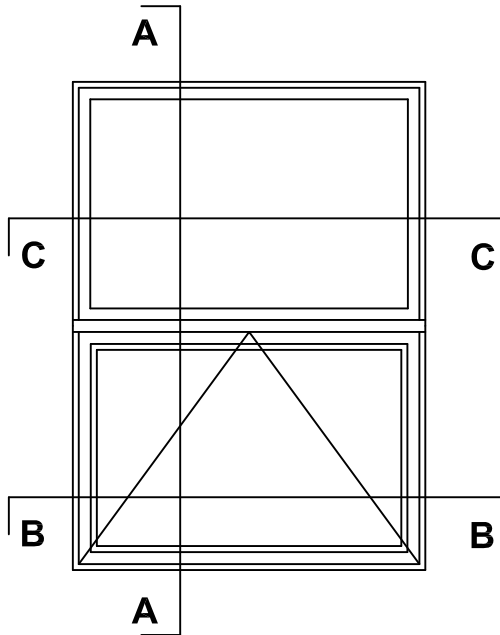

**AWNING WINDOW**

EXTERIOR VIEW  
 CLOSED BACK FRAME

**SECTION A-A**

### FIX/ AWNING

Exterior View  
closed back frame casment

HEAD  
DETAIL

FOAM FILLED  
SASH

SILL  
DETAIL

SECTION C-C

JAMB  
DETAIL

SECTION B-B