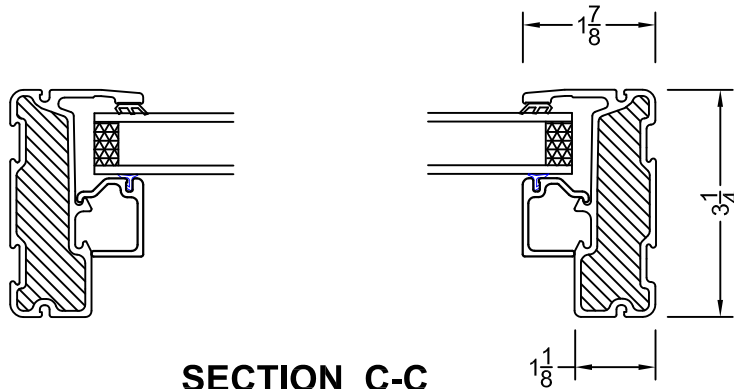

### FIX/ AWNING

Exterior View  
closed back frame casment

HEAD  
DETAIL

FOAM FILLED  
SASH

SILL  
DETAIL

SECTION C-C

JAMB  
DETAIL

SECTION B-B